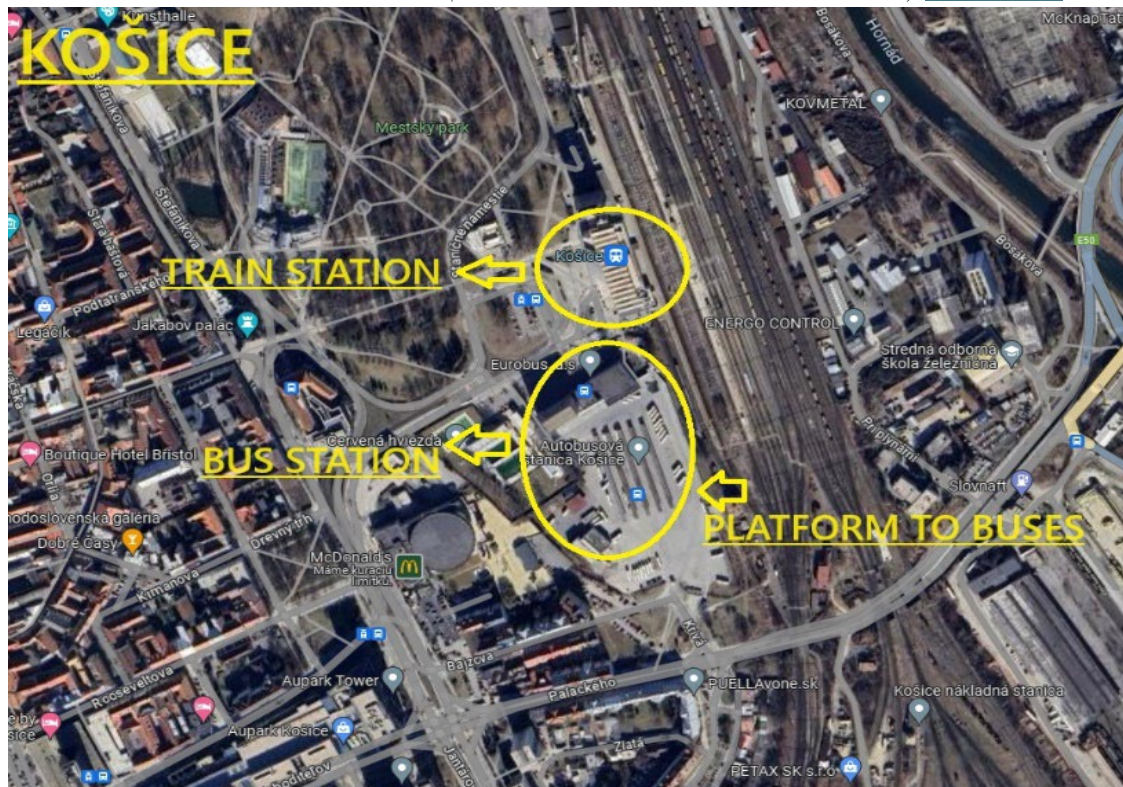

TRANSPORTATION FORM KOŠICE TO THE CONFERENCE LOCATION – THE LESANKA HOTEL

- **The train station and bus station in Košice are in close proximity (pic. 1).**

GPS bus station: (48.72082043597968, 21.26807273894824) [Bus station](#)

GPS train station: (48.72267224698628, 21.26775410880855) [Train station](#)

Pic. 1: Train station and bus station on the map.

- **The bus departs from platform 9.**
- [bus departures](#) (see the departures at the bottom of this document)
 - The journey lasts approximately 40 minutes.
 - **The bus stop of destination is:** „[Košické Hámre - most](#)”

Pic 2: Bus stop: Košické Hámre – most

- It is approximately 450 meters on foot from the bus stop („Košícké Hámre - most“) to the Lesanka Hotel.
 - [route from the bus stop to the Lesanka Hotel](#)
 - [route from the bus stop to the Sivec Hotel](#)

Coach departures			
<u>24.4 2024</u>		<u>26.4 2024</u>	
Košíce, Bus station \longrightarrow Košícké Hámre – most		Košícké Hámre – most \longrightarrow Košíce, Autobusová stanica	
Košíce	Košícké Hámre - most	Košícké Hámre - most	Košíce
7:50	8:30	7:30	8:15
10:00	10:40	8:58	9:38
12:00	12:38	11:55	12:35
13:30	14:10	12:55	13:35
14:30	15:06	13:28	14:08
15:00	15:40	15:34	16:10
16:00	16:40	16:15	15:55
16:55	17:32	19:10	19:47
18:30	19:08	X	X
20:00	20:38	X	X